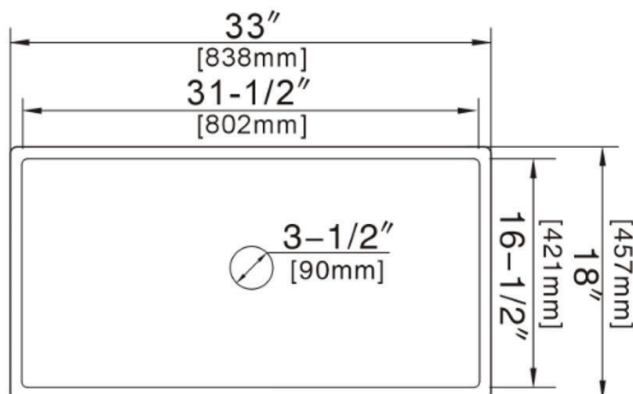

SS-KC3318 APRON-FRONT PORCELAIN KITCHEN SINK

SPECIFICATIONS

MODEL #: SS-KC3318

OVERALL SIZE: 33" × 18" × 10"

BOWL SIZE: 31 5/8" × 16 5/8" × 9 1/4"

DRAIN LOCATION: CENTER

SINK DESCRIPTION

- SINGLE BOWL APRON-FRONT KITCHEN SINK
- PORCELAIN
- WHITE COLOR
- CENTER DRAIN LOCATION
- INSTALLATION HARDWARE INCLUDED

CERTIFICATIONS:

- CUPC CERTIFICATE

DETAILED DIMENSIONS

CONTACT YOUR TRITON STONE SALES REPRESENTATIVE FOR PRICING.

TRITONSTONETOOLS.COM

CRESCENT PORCELAIN LAVATORY SINKS

CRESCENT LAVATORY SINK 17x14 OVAL
INSTALLATION: UNDERMOUNT
EXTERIOR DIMENSIONS: 19.5" x 15.75" x 8.125"
WHITE: US-1714W
BISCUIT: US-1714B