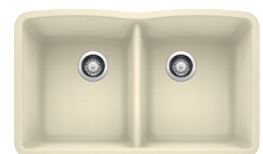

Precious design captured in stone.

LIMITED LIFETIME WARRANTY

DIAMOND sinks are larger in size with undermount and drop-in options. Its low maintenance material and variety of accessories provide the ultimate convenience for your kitchen.

Available in 8 Silgranit colors:

Sink: DIAMOND #441590 Faucet: EMPRESSA #442509

DIAMOND 1-3/4
(32" x 20-7/8")

DIAMOND 1-3/4
LOW DIVIDE
(32" x 20-7/8")

DIAMOND 1-3/4
REVERSE LOW DIVIDE
(32" x 20-7/8")

DIAMOND EQUAL DOUBLE
(Not available in color shown)
(32-1/16" x 19-3/8")