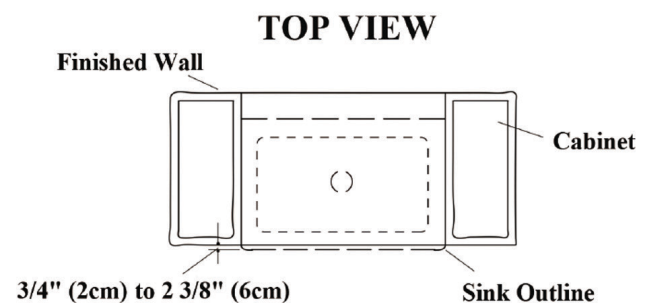

SS-KC3318 APRON-FRONT PORCELAIN KITCHEN SINK

SPECIFICATIONS

MODEL #: SS-KC3318

OVERALL SIZE: 33" × 18" × 10"

BOWL SIZE: 31 5/8" × 16 5/8" × 9 1/4"

DRAIN LOCATION: CENTER

SINK DESCRIPTION

- SINGLE BOWL APRON-FRONT KITCHEN SINK
- PORCELAIN
- WHITE COLOR
- CENTER DRAIN LOCATION
- INSTALLATION HARDWARE INCLUDED

CERTIFICATIONS:

- CUPC CERTIFICATE

DETAILED DIMENSIONS

CONTACT YOUR TRITON STONE SALES REPRESENTATIVE FOR PRICING.

TRITONSTONETOOLS.COM

CRESCENT PORCELAIN LAVATORY SINKS

CRESCENT LAVATORY SINK 17x14 OVAL
INSTALLATION: UNDERMOUNT
EXTERIOR DIMENSIONS: 19.5" x 15.75" x 8.125"
WHITE: US-1714W
BISCUIT: US-1714B