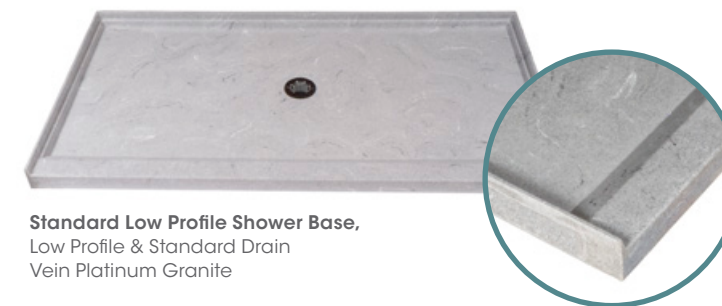

Shower Wall: **GRANITE RUSHMORE**  
 Custom Shower Base: **SOLID WHITE**  
 Accessory: Luxury Tall Corner Soap/Shampoo Shelf  
 Vanity: Wolf Classic™ Cabinets **BERWYN OPAL PAINT**  
 Vanity Top: **GRANITE RUSHMORE**

Ready to get started in choosing your shower design and options? Begin with the base configuration and “shop” from there.

Configuration		Dimension	Profile	Drain
 Square	STANDARD	Standard Sizes Only	<ul style="list-style-type: none"> <li>• Standard Profile</li> <li>• Low Profile</li> </ul>	<ul style="list-style-type: none"> <li>• Standard Drain</li> <li>• Trench Drain</li> </ul>
 Rectangle				
 Corner	CUSTOM	Choose a Custom Size	<ul style="list-style-type: none"> <li>• Standard Profile</li> <li>• Low Profile</li> <li>• Ramped Profile</li> <li>• None</li> </ul>	<ul style="list-style-type: none"> <li>• Standard Drain</li> <li>• Trench Drain</li> </ul>

## SHOWER BASES

All shower bases come with a non-slip and pitched-to-drain floor and accept standard size drains. When designing a custom shower base, you specify the number and style of thresholds — regular 2" height, low-profile, higher or wider, or ramped. Custom options include wheelchair-accessible thresholds.